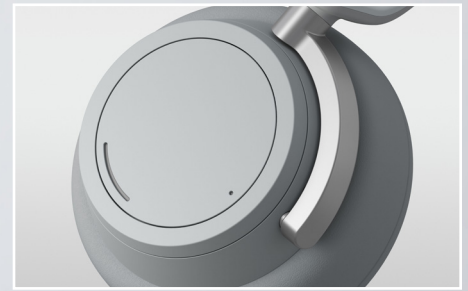

Technical specifications

Dimensions	Length: 8.03" (204 mm) Width: 7.68" (195 mm) Depth: 1.89" (48 mm)
Weight	0.64 lbs
Exterior	Color: Light Gray
Frequency response	20 – 20kHz
Noise cancellation	Up to 30 dB for active noise cancellation Up to 40 dB for passive noise cancellation
Speaker	40 mm Free Edge driver
Sound pressure level output	Up to 115 dB (1kHz, 1Vrms via cable connector with power on) Up to 115 dB (1kHz, 0dBFS over Bluetooth connection)
Charging	Full charge in less than 2 hours
Battery life	Up to 15 hours (with music playback over Bluetooth, ANC on, hands-free Cortana¹ enabled)²
USB cord length	1.5 m
Audio cable length	1.2 m
Inputs	USB-C connector 3.5 mm audio connector
Compatibility	Windows 10, iOS, Android, MacOS
Buttons/controls	Power button, Mute button, Volume dial (right ear), Noise Cancellation dial (left ear)
What's in the box	Surface @Jameson@ Carrying case USB cable Audio cable Quick start guide Safety and warranty documents
Warranty	1-year limited hardware warranty

Headphones and Cortana: Productivity amplified¹

Cortana, your productivity assistant, is now closer to you than ever before. Try these simple commands to get more out of your Surface Headphones experience:

Calendar

"Hey Cortana...
...When is my next meeting?"
...What do I have today in my calendar?"

Communications

"Hey Cortana...
...Call {my skype contact/phone number/business name}."
...Join my next meeting."

Reminders/To-dos

"Hey Cortana...
...Remind me to text John when I get home."
...Remind me to email Katie when I'm at work."

For more information about Surface for Business

microsoft.com/en-us/devices/business

¹ Cortana available in select markets; experience may vary by region and device.

² Up to 15 hours of battery life when connected via Bluetooth with active noise cancellation on. Battery life varies with usage and settings.