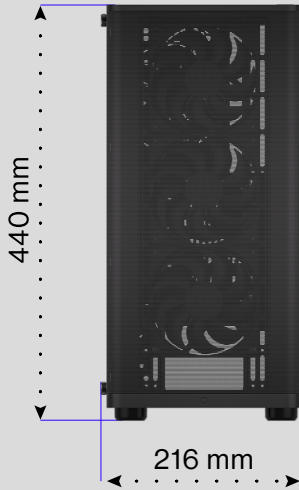

Convenient dust filters

Front steel mesh and magnetic dust filters on the top and bottom pop off easily for cleaning.

Wide cooling compatibility

Enough room for tall heatsinks up to 161 mm and large radiators up to 360 mm in front or 240 mm on top of the case.

Compact form factor

Shorter footprint that a regular tower saves valuable desk space.

Dual-chamber layout

Modern internal layout separates airflow zones and hides cables and storage from view.

3 storage mounts

Fit three drives, including one 3.5 inch HDD, in hidden mounts without blocking the airflow.

Logistics data

Launch date	2022-11-18 (Friday)	Dimensions and weight of retail package	440×216×373 mm / 5.5 kg
Product code	EY2A002	MSRP	61 EUR
EAN	5903018666211		

Technical specifications

Product code	EY2A002	Motherboard form factor	ATX / microATX / ITX
EAN	5903018666211	Video card clearance (GPU) [mm]	315
Product type	PC case	CPU cooler clearance [mm]	161
Dimensions [mm]	440×216×373	Power supply clearance [mm]	180