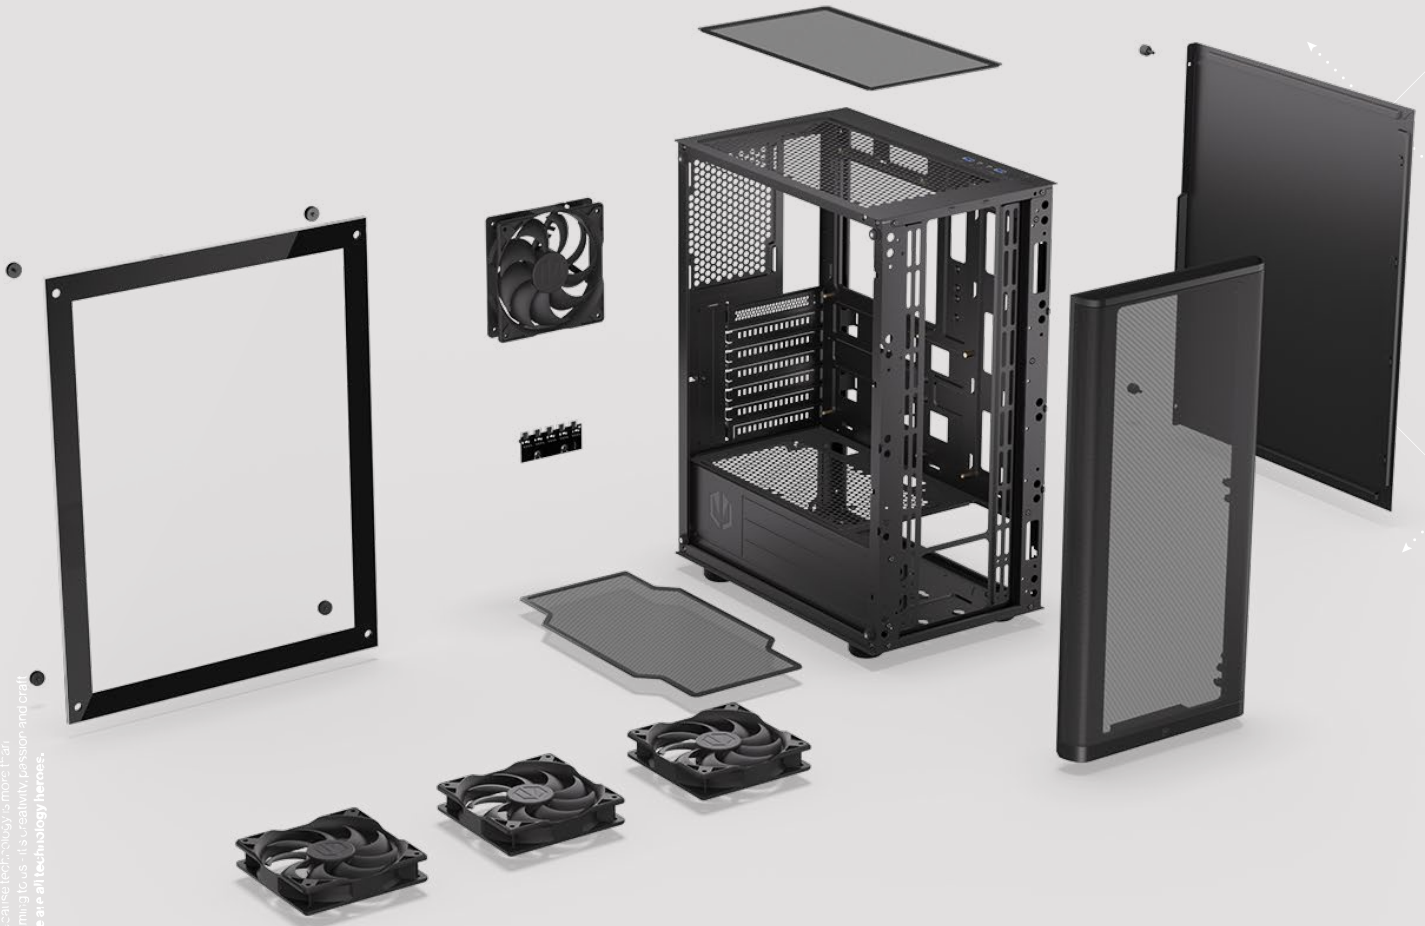

What's in the box?

1 Ventum 200 Air case

2 4x Stratus 120 PWM fan (preinstalled)

3 Installation accessories

4 Safety instruction

630304886673900204666677
Because technology is more than gaming focus - it's creativity, passion and craft. We are all technology heroes.

ENDORFY can cater to every desire and requirement. All you need is your imagination and passion for computer hardware. We handle the rest and deliver proven, functional and efficient products. This combination will make you proud and let you experience the emotions that come with computer hardware, its configuration and PC gaming.