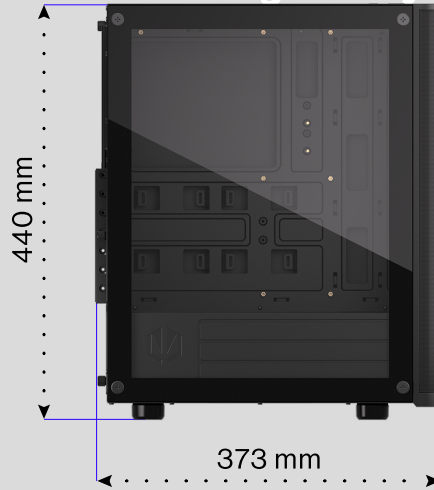

Convenient dust filters

Front steel mesh and magnetic dust filters on the top and bottom pop off easily for cleaning.

Wide cooling compatibility

Enough room for tall heatsinks up to 161 mm and large radiators up to 360 mm in front or 240 mm on top of the case.

Compact form factor

Shorter footprint that a regular tower saves valuable desk space.

Dual-chamber layout

Modern internal layout separates airflow zones and hides cables and storage from view.

3 storage mounts

Fit three drives, including one 3.5 inch HDD, in hidden mounts without blocking the airflow.

Logistics data

Launch date	2022-11-18 (Friday)	Dimensions and weight of retail package	440×216×373 mm / 5.5 kg
Product code	EY2A002	MSRP	61 EUR
EAN	5903018666211		

Technical specifications

Product code	EY2A002	Motherboard form factor	ATX / microATX / ITX
EAN	5903018666211	Video card clearance (GPU) [mm]	315
Product type	PC case	CPU cooler clearance [mm]	161
Dimensions [mm]	440×216×373	Power supply clearance [mm]	180